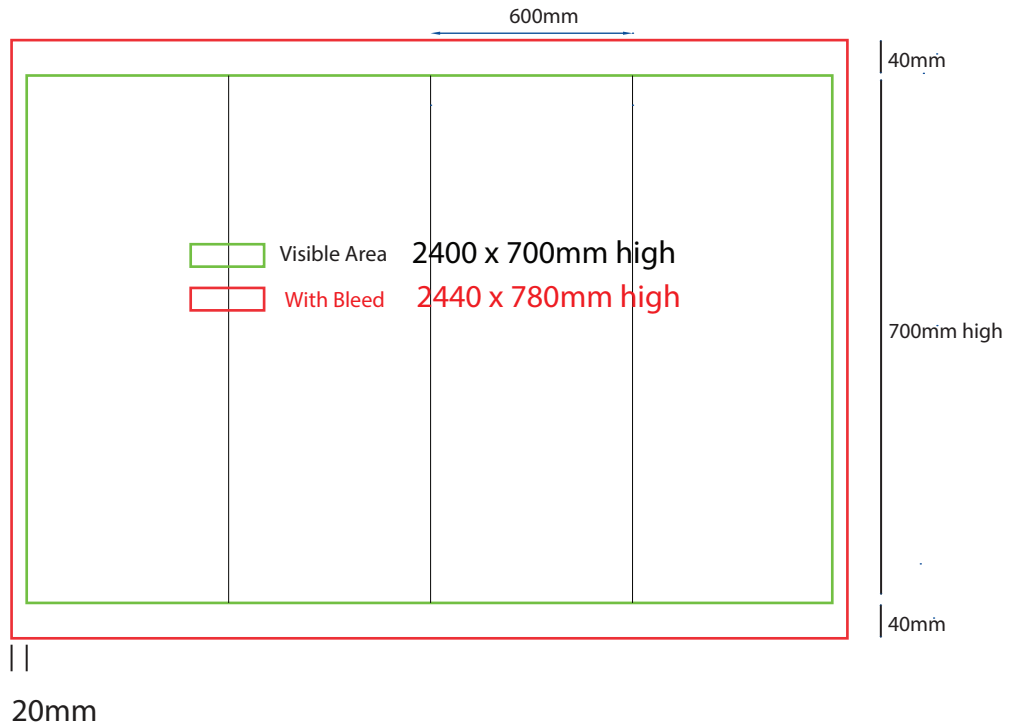

# Plinth Sock

600mm sq x 700mm high

## How to Setup Print Ready Artwork

- Convert all text to outlines
- Embed all images and elements as per template
- No trim, crop or registration marks
- Artwork supplied as a PDF
- Bitmap images no less than 130 DPI

# Plinth Sock

600mm sq x 800mm high

www.maxdisplays.com.au

# Plinth Sock

600mm sq x 900mm high

www.maxdisplays.com.au