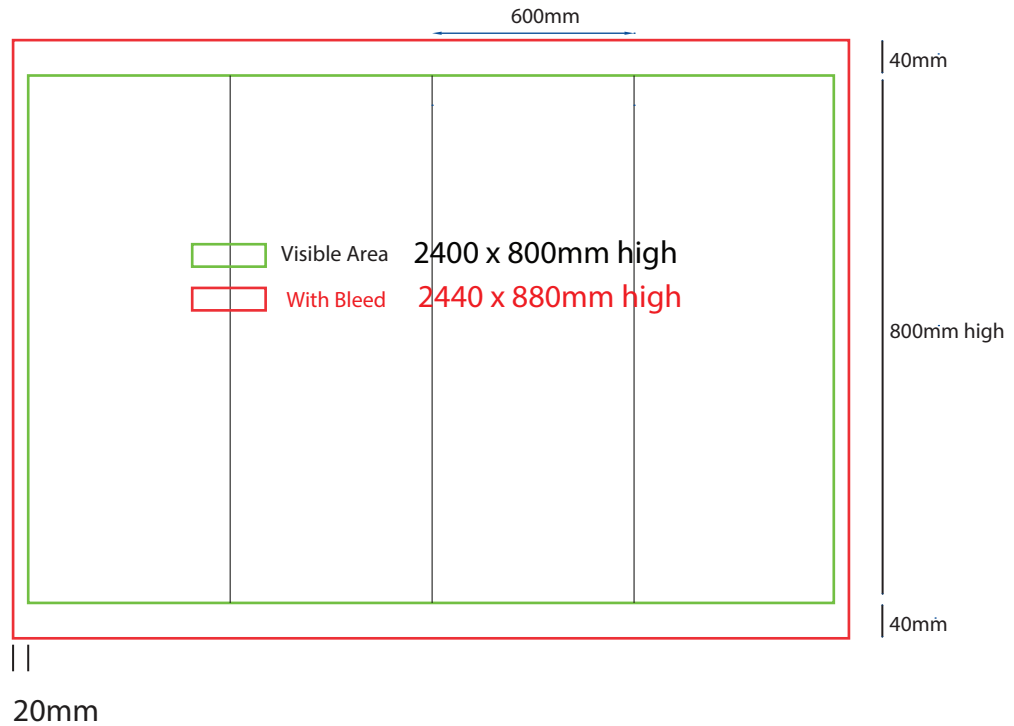

# Plinth Sock

600mm sq x 700mm high

## How to Setup Print Ready Artwork

- Convert all text to outlines
- Embed all images and elements as per template
- No trim, crop or registration marks
- Artwork supplied as a PDF
- Bitmap images no less than 130 DPI

# Plinth Sock

600mm sq x 800mm high

www.maxdisplays.com.au

# Plinth Sock

600mm sq x 900mm high

www.maxdisplays.com.au