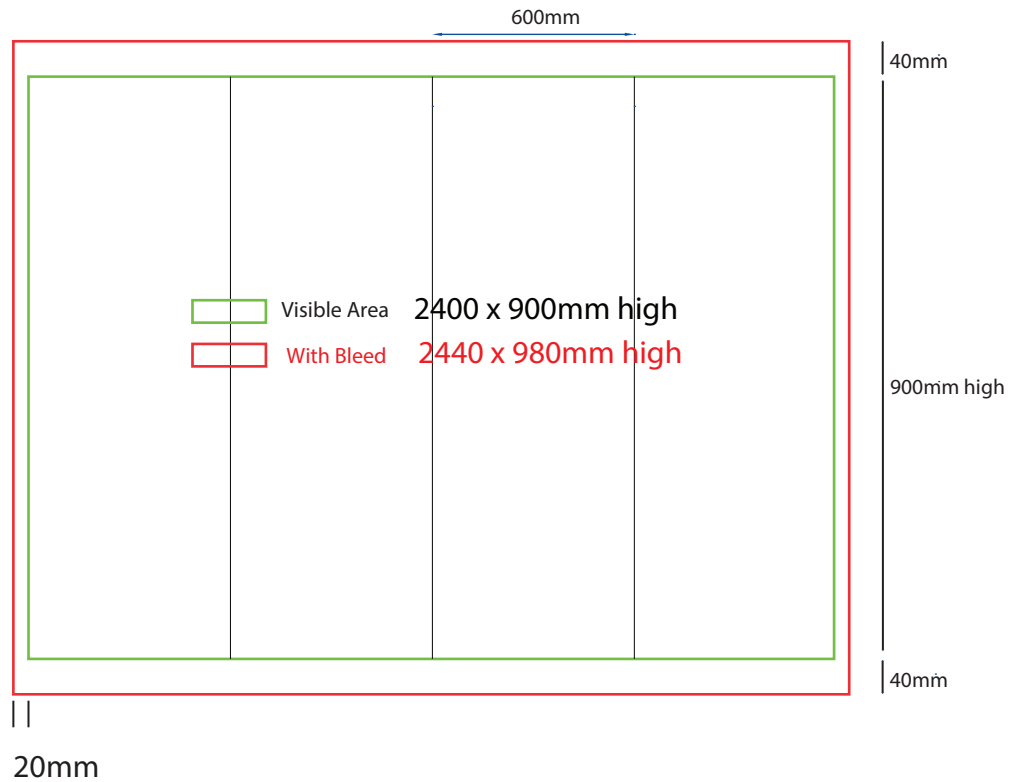

# Plinth Sock

600mm sq x 800mm high

www.maxdisplays.com.au

### How to Setup Print Ready Artwork

- Convert all text to outlines
- Embed all images and elements as per template
- No trim, crop or registration marks
- Artwork supplied as a PDF
- Bitmap images no less than 130 DPI

# Plinth Sock

600mm sq x 900mm high

www.maxdisplays.com.au