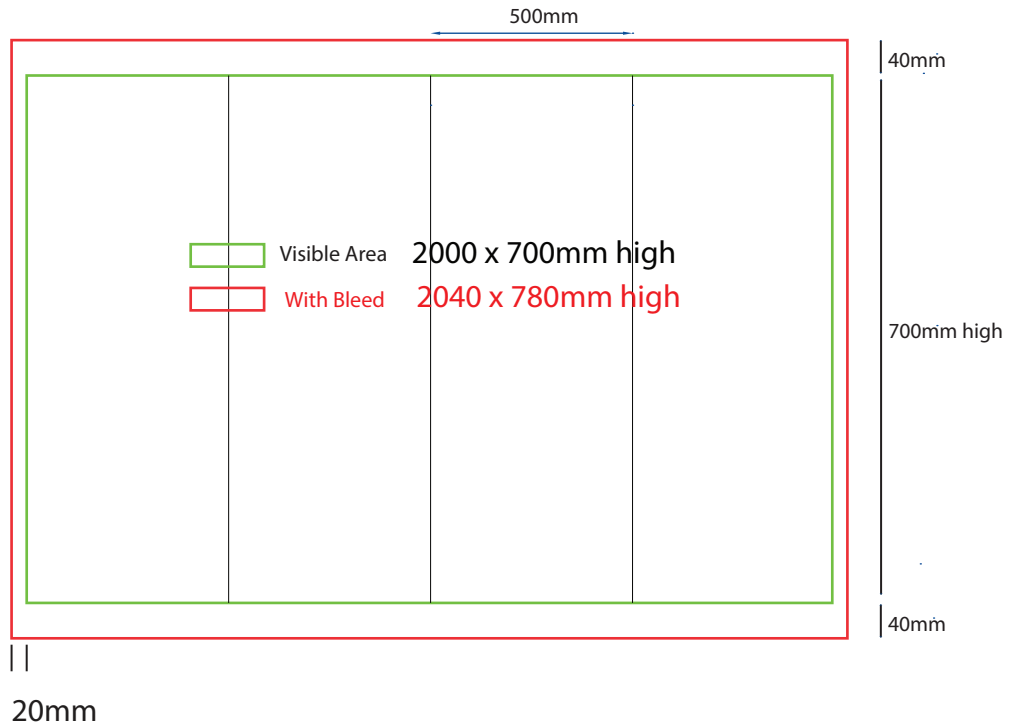

# Plinth Sock

500mm sq x 700mm high

## How to Setup Print Ready Artwork

- Convert all text to outlines
- Embed all images and elements as per template
- No trim, crop or registration marks
- Artwork supplied as a PDF
- Bitmap images no less than 130 DPI

# Plinth Sock

500mm sq x 800mm high

# Plinth Sock

500mm sq x 900mm high

www.maxdisplays.com.au