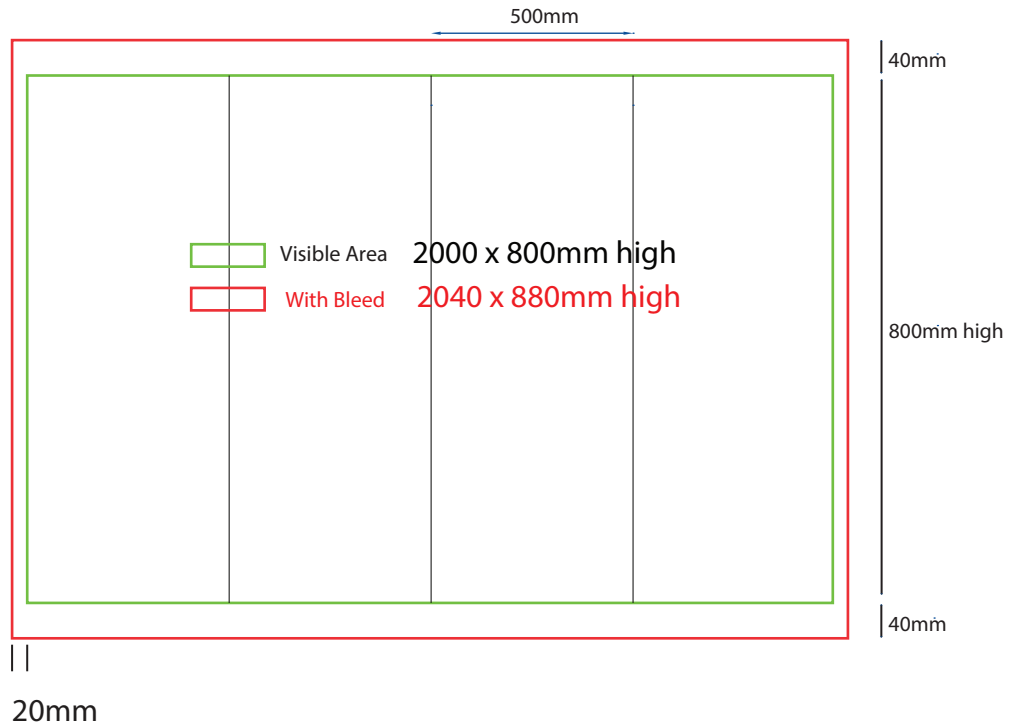

# Plinth Sock

500mm sq x 700mm high

## How to Setup Print Ready Artwork

- Convert all text to outlines
- Embed all images and elements as per template
- No trim, crop or registration marks
- Artwork supplied as a PDF
- Bitmap images no less than 130 DPI

# Plinth Sock

500mm sq x 800mm high

# Plinth Sock

500mm sq x 900mm high

www.maxdisplays.com.au