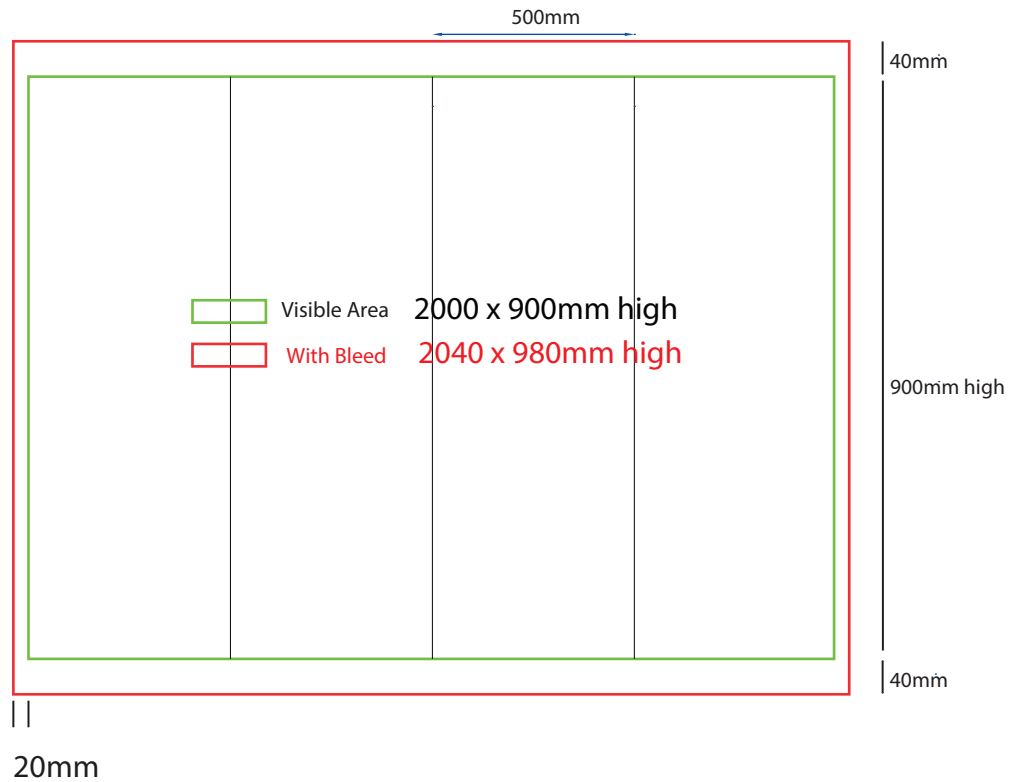

# Plinth Sock

500mm sq x 800mm high

## How to Setup Print Ready Artwork

- Convert all text to outlines
- Embed all images and elements as per template
- No trim, crop or registration marks
- Artwork supplied as a PDF
- Bitmap images no less than 130 DPI

# Plinth Sock

500mm sq x 900mm high

www.maxdisplays.com.au