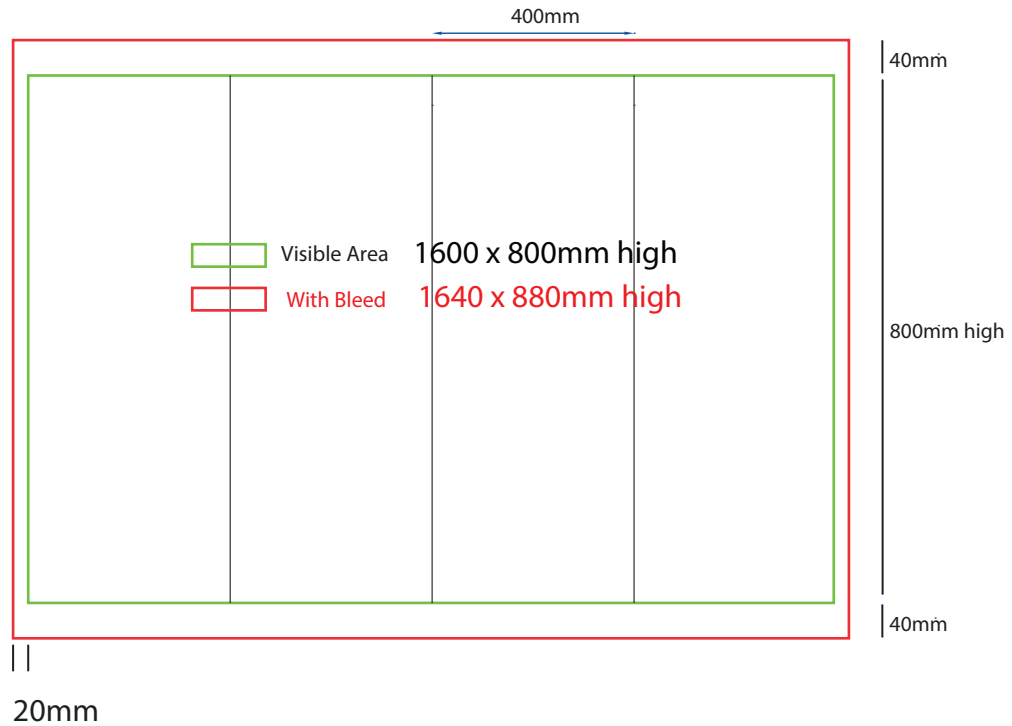

Plinth Sock

400mm sq x 700mm high

www.maxdisplays.com.au

How to Setup Print Ready Artwork

- Convert all text to outlines
- Embed all images and elements as per template
- No trim, crop or registration marks
- Artwork supplied as a PDF
- Bitmap images no less than 130 DPI

400mm sq x 800mm high

How to Setup Print Ready Artwork

- Convert all text to outlines
- Embed all images and elements as per template
- No trim, crop or registration marks
- Artwork supplied as a PDF
- Bitmap images no less than 130 DPI

400mm sq x 900mm high

www.maxdisplays.com.au

How to Setup Print Ready Artwork

- Convert all text to outlines
- Embed all images and elements as per template
- No trim, crop or registration marks
- Artwork supplied as a PDF
- Bitmap images no less than 130 DPI