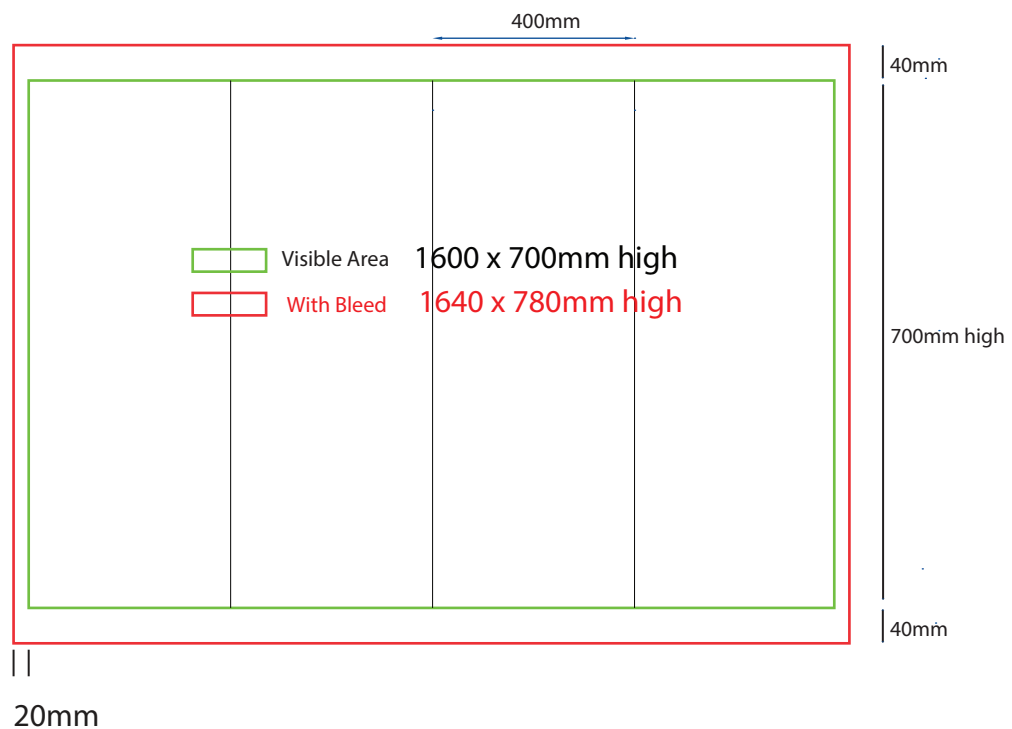

Plinth Sock

400mm sq x 700mm high

www.maxdisplays.com.au

How to Setup Print Ready Artwork

- Convert all text to outlines
- Embed all images and elements as per template
- No trim, crop or registration marks
- Artwork supplied as a PDF
- Bitmap images no less than 130 DPI

400mm sq x 800mm high

How to Setup Print Ready Artwork

- Convert all text to outlines
- Embed all images and elements as per template
- No trim, crop or registration marks
- Artwork supplied as a PDF
- Bitmap images no less than 130 DPI

400mm sq x 900mm high

www.maxdisplays.com.au

How to Setup Print Ready Artwork

- Convert all text to outlines
- Embed all images and elements as per template
- No trim, crop or registration marks
- Artwork supplied as a PDF
- Bitmap images no less than 130 DPI