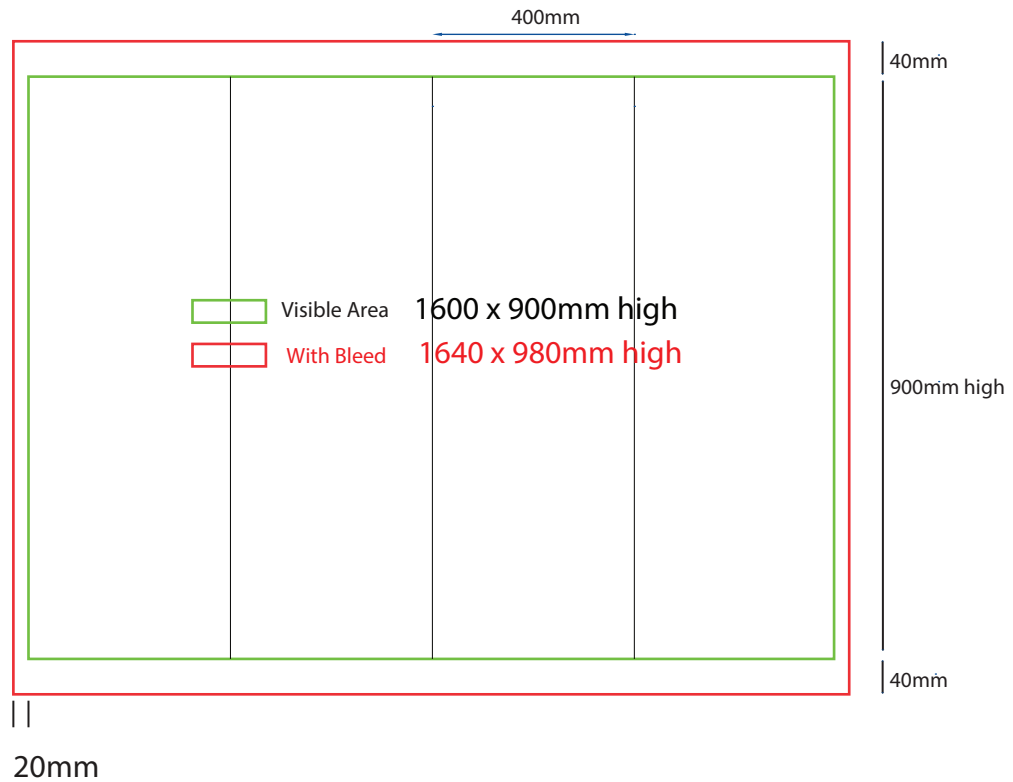

400mm sq x 800mm high

How to Setup Print Ready Artwork

- Convert all text to outlines
- Embed all images and elements as per template
- No trim, crop or registration marks
- Artwork supplied as a PDF
- Bitmap images no less than 130 DPI

400mm sq x 900mm high

www.maxdisplays.com.au

How to Setup Print Ready Artwork

- Convert all text to outlines
- Embed all images and elements as per template
- No trim, crop or registration marks
- Artwork supplied as a PDF
- Bitmap images no less than 130 DPI