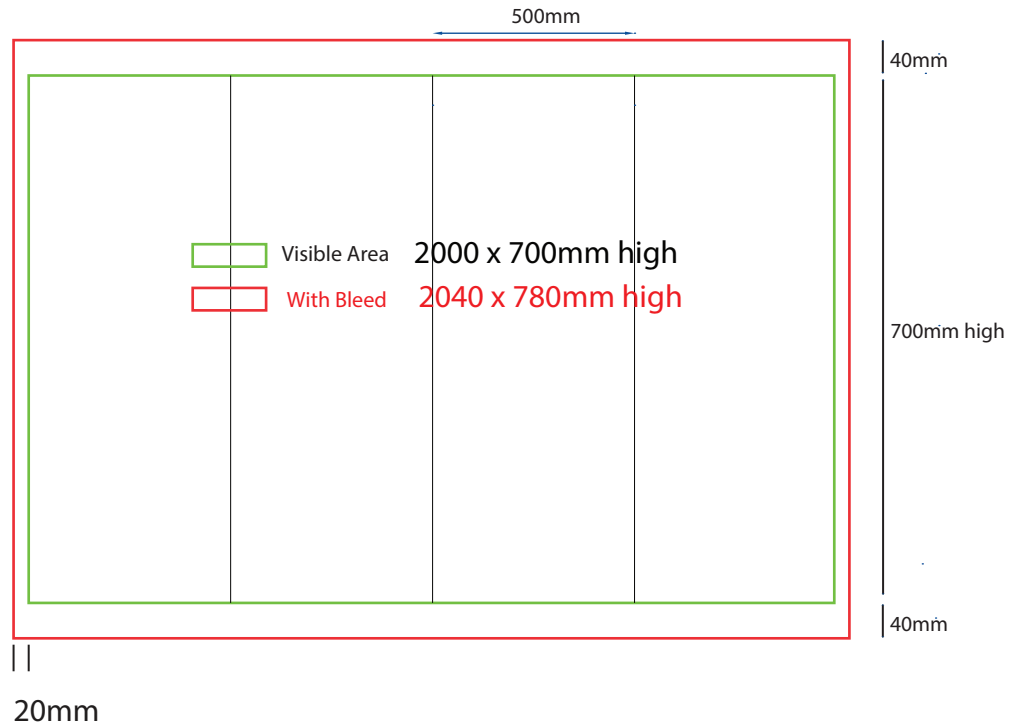

# Plinth Sock

500mm sq x 600mm high

www.maxdisplays.com.au

## How to Setup Print Ready Artwork

- Convert all text to outlines
- Embed all images and elements as per template
- No trim, crop or registration marks
- Artwork supplied as a PDF
- Bitmap images no less than 130 DPI

# Plinth Sock

500mm sq x 700mm high

www.maxdisplays.com.au