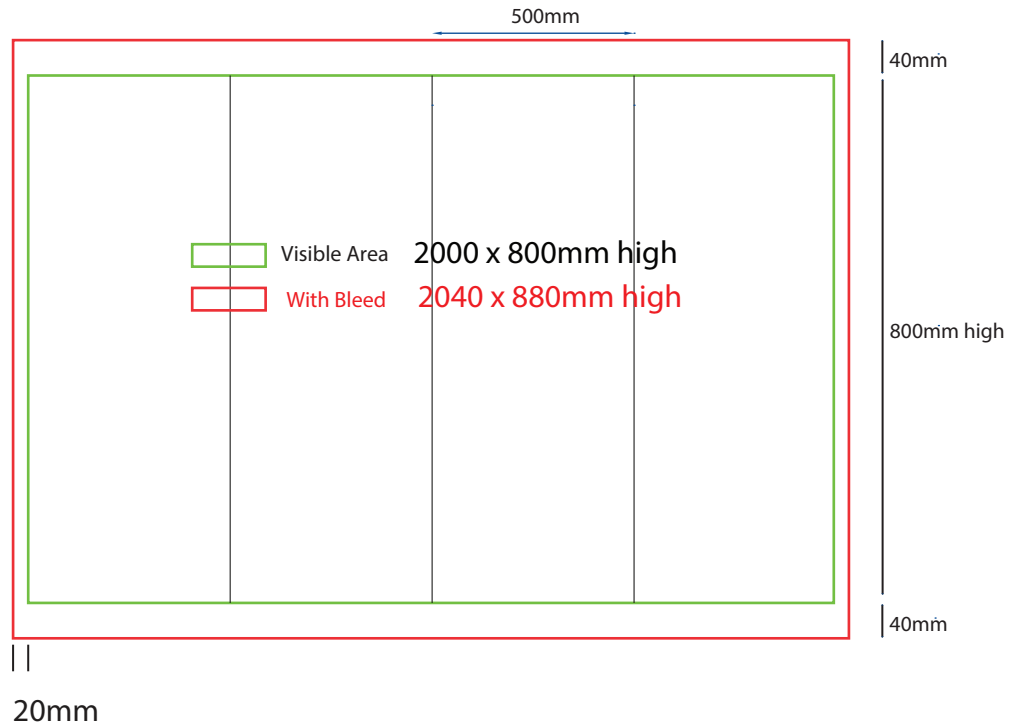

Plinth Sock

500mm sq x 800mm high

How to Setup Print Ready Artwork

- Convert all text to outlines
- Embed all images and elements as per template
- No trim, crop or registration marks
- Artwork supplied as a PDF
- Bitmap images no less than 130 DPI

Sending Us Your Files

- Files under 10MB email to design@maxdisplays.com.au
- Over 10MB files, send download link to our email or click the link below to upload files: www.maxdisplays.com.au