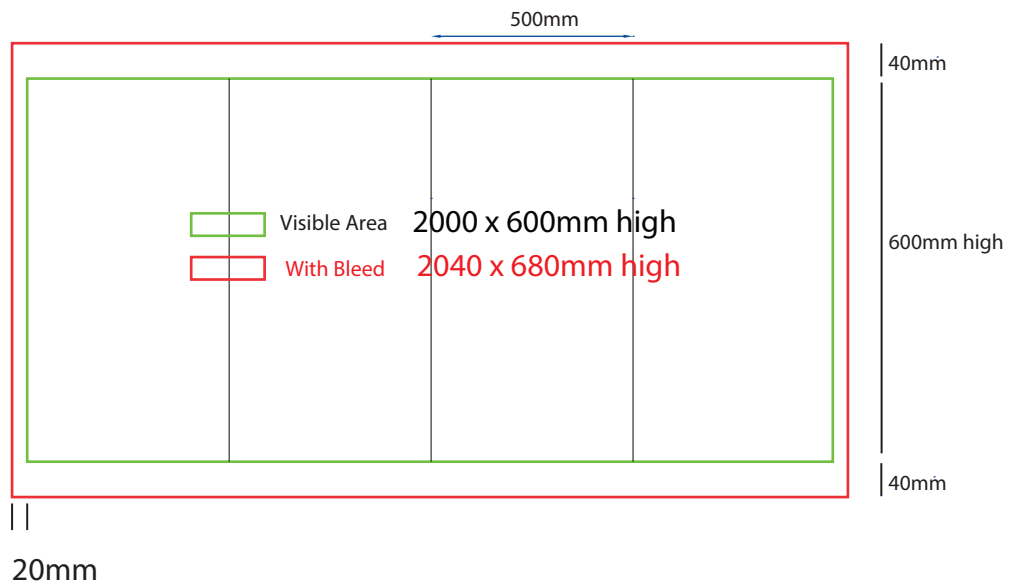

# Plinth Sock

500mm sq x 600mm high

www.maxdisplays.com.au

## How to Setup Print Ready Artwork

- Convert all text to outlines
- Embed all images and elements as per template
- No trim, crop or registration marks
- Artwork supplied as a PDF
- Bitmap images no less than 130 DPI

# Plinth Sock

500mm sq x 700mm high

www.maxdisplays.com.au