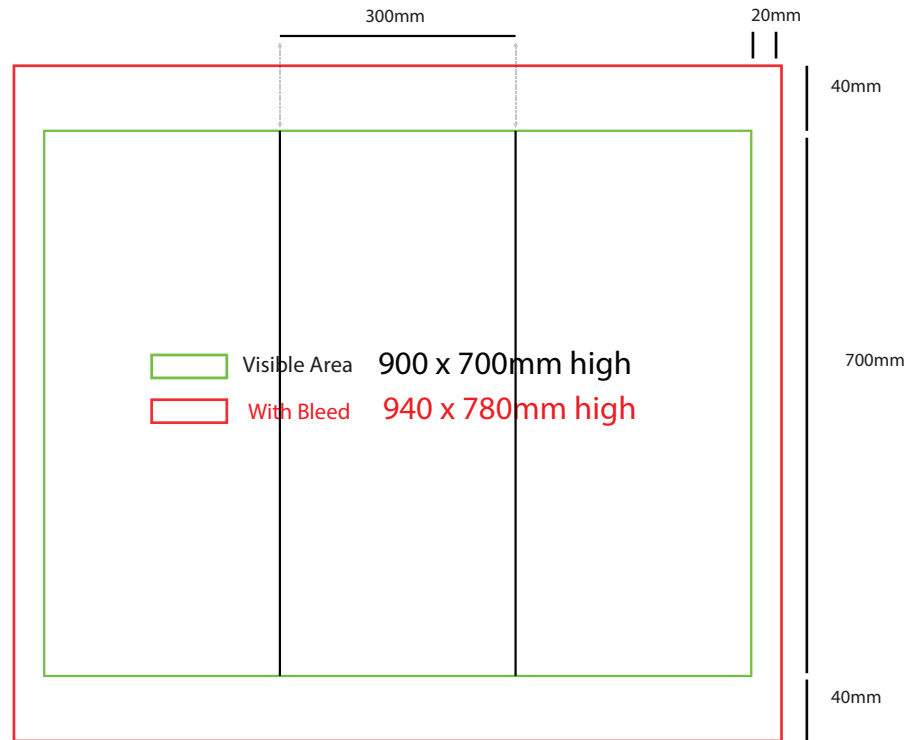

Triangle Plinth

300mm dia x 700mm high

www.maxdisplays.com.au

How to Setup Print Ready Artwork

- Convert all text to outlines
- Embed all images and elements as per template
- No trim, crop or registration marks
- Artwork supplied as a PDF
- Bitmap images no less than 130 DPI

300mm sq x 800mm high

www.maxdisplays.com.au

How to Setup Print Ready Artwork

- Convert all text to outlines
- Embed all images and elements as per template
- No trim, crop or registration marks
- Artwork supplied as a PDF
- Bitmap images no less than 130 DPI

300mm sq x 900mm high

How to Setup Print Ready Artwork

- Convert all text to outlines
- Embed all images and elements as per template
- No trim, crop or registration marks
- Artwork supplied as a PDF
- Bitmap images no less than 130 DPI