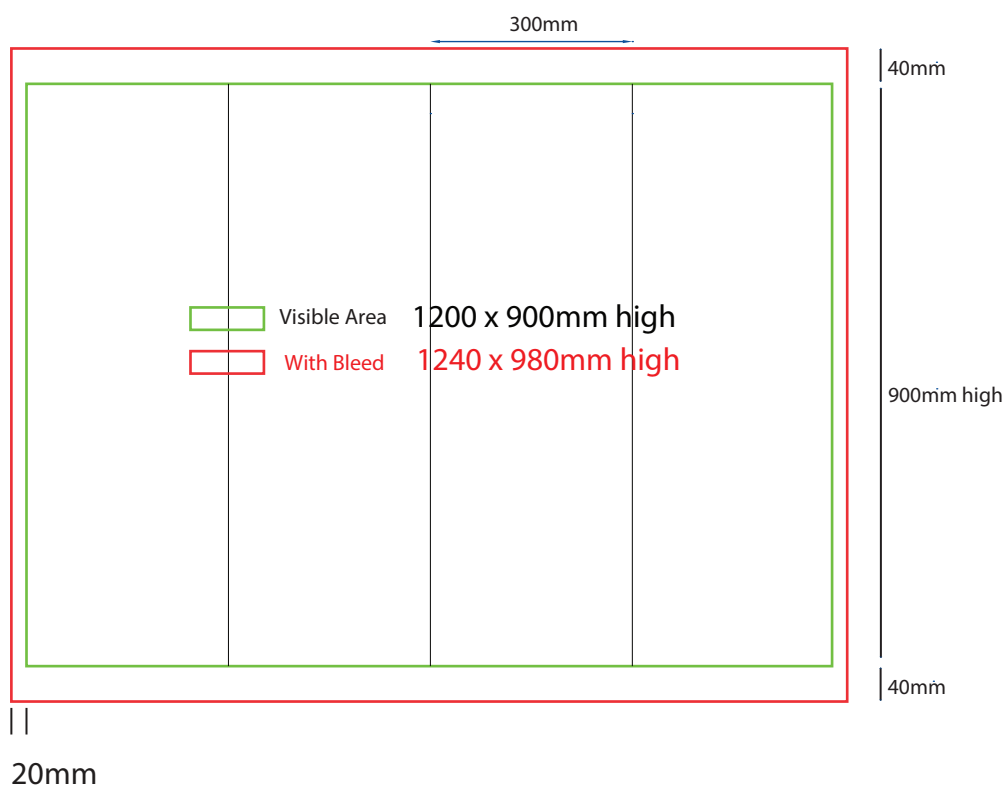

Triangle Plinth

300mm dia x 700mm high

www.maxdisplays.com.au

How to Setup Print Ready Artwork

- Convert all text to outlines
- Embed all images and elements as per template
- No trim, crop or registration marks
- Artwork supplied as a PDF
- Bitmap images no less than 130 DPI

300mm sq x 800mm high

www.maxdisplays.com.au

How to Setup Print Ready Artwork

- Convert all text to outlines
- Embed all images and elements as per template
- No trim, crop or registration marks
- Artwork supplied as a PDF
- Bitmap images no less than 130 DPI

300mm sq x 900mm high

How to Setup Print Ready Artwork

- Convert all text to outlines
- Embed all images and elements as per template
- No trim, crop or registration marks
- Artwork supplied as a PDF
- Bitmap images no less than 130 DPI