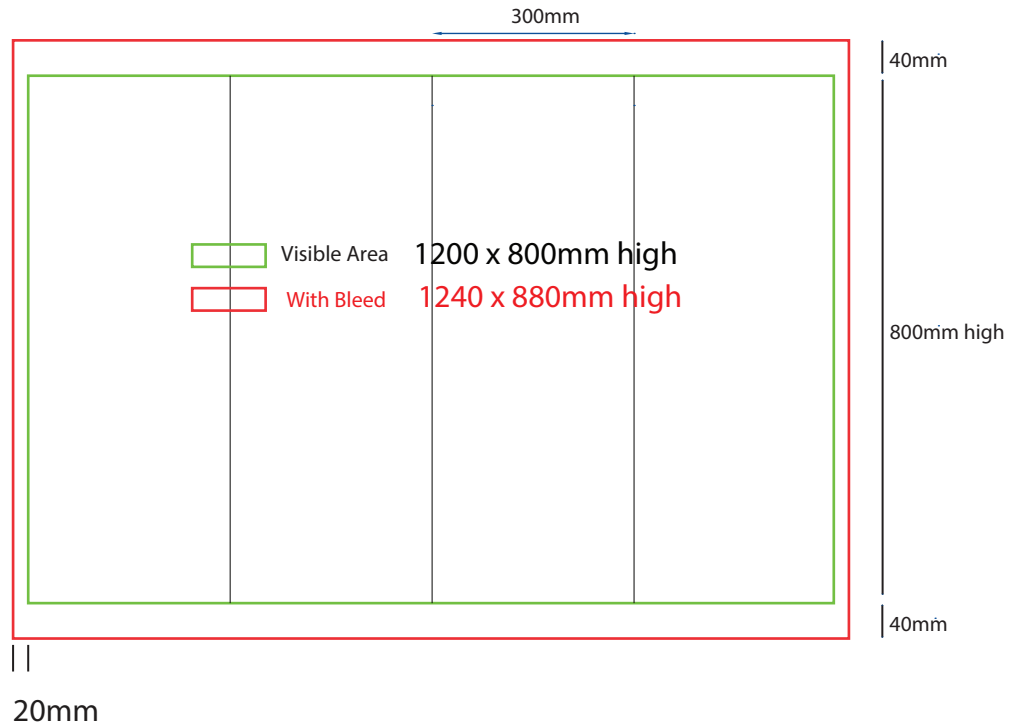

Triangle Plinth

300mm dia x 700mm high

www.maxdisplays.com.au

How to Setup Print Ready Artwork

- Convert all text to outlines
- Embed all images and elements as per template
- No trim, crop or registration marks
- Artwork supplied as a PDF
- Bitmap images no less than 130 DPI

300mm sq x 800mm high

www.maxdisplays.com.au

How to Setup Print Ready Artwork

- Convert all text to outlines
- Embed all images and elements as per template
- No trim, crop or registration marks
- Artwork supplied as a PDF
- Bitmap images no less than 130 DPI

300mm sq x 900mm high

How to Setup Print Ready Artwork

- Convert all text to outlines
- Embed all images and elements as per template
- No trim, crop or registration marks
- Artwork supplied as a PDF
- Bitmap images no less than 130 DPI